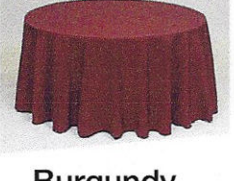

SOLIDS

- 20" x 20" Napkin
- 54" x 54" Square
- 72" x 72" Square
- 108" x 108" Square (White/Black Only)
- 60" x 120" Banquet
- 90" x 90" Square
- 90" Round
- 96" Round
- 108" Round
- 120" Round
- 132" Round
- 60" Serpentine
- 84" Umbrella
- 108" Umbrella (White Only)

- 90" x 132"
- 90" x 156"

MATCHING ITEMS

- 13' Skirt (All Colors)
- 8.5' Skirt (White/Black Only)
- 13' Stage Skirt (White/Black/Ivory)
- Chair Sash 8"x110"

Burgundy