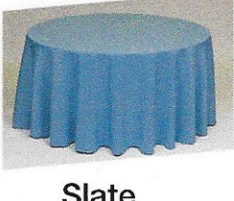

## MATCHING ITEMS

- 13' Skirt (All Colors)
- 8.5' Skirt (White/Black Only)
- 13' Stage Skirt (White/Black/Ivory)
- Chair Sash 8"x110"

Peach

Coral

Tan

Camel

Cafe

Sage

Olive

Copper

Orange

Burnt Orange

Terra Cotta

Chocolate

Gold

Burgundy

Light Blue

Slate

Periwinkle

Royal

Cobalt

Navy

Lilac

Plum