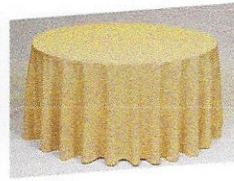

- 90" x 132"
- 90" x 156"

## MATCHING ITEMS

- 13' Skirt (All Colors)
- 8.5' Skirt (White/Black Only)
- 13' Stage Skirt (White/Black/Ivory)
- Chair Sash 8"x110"

Peach

Coral

Tan

Camel

Cafe

Sage